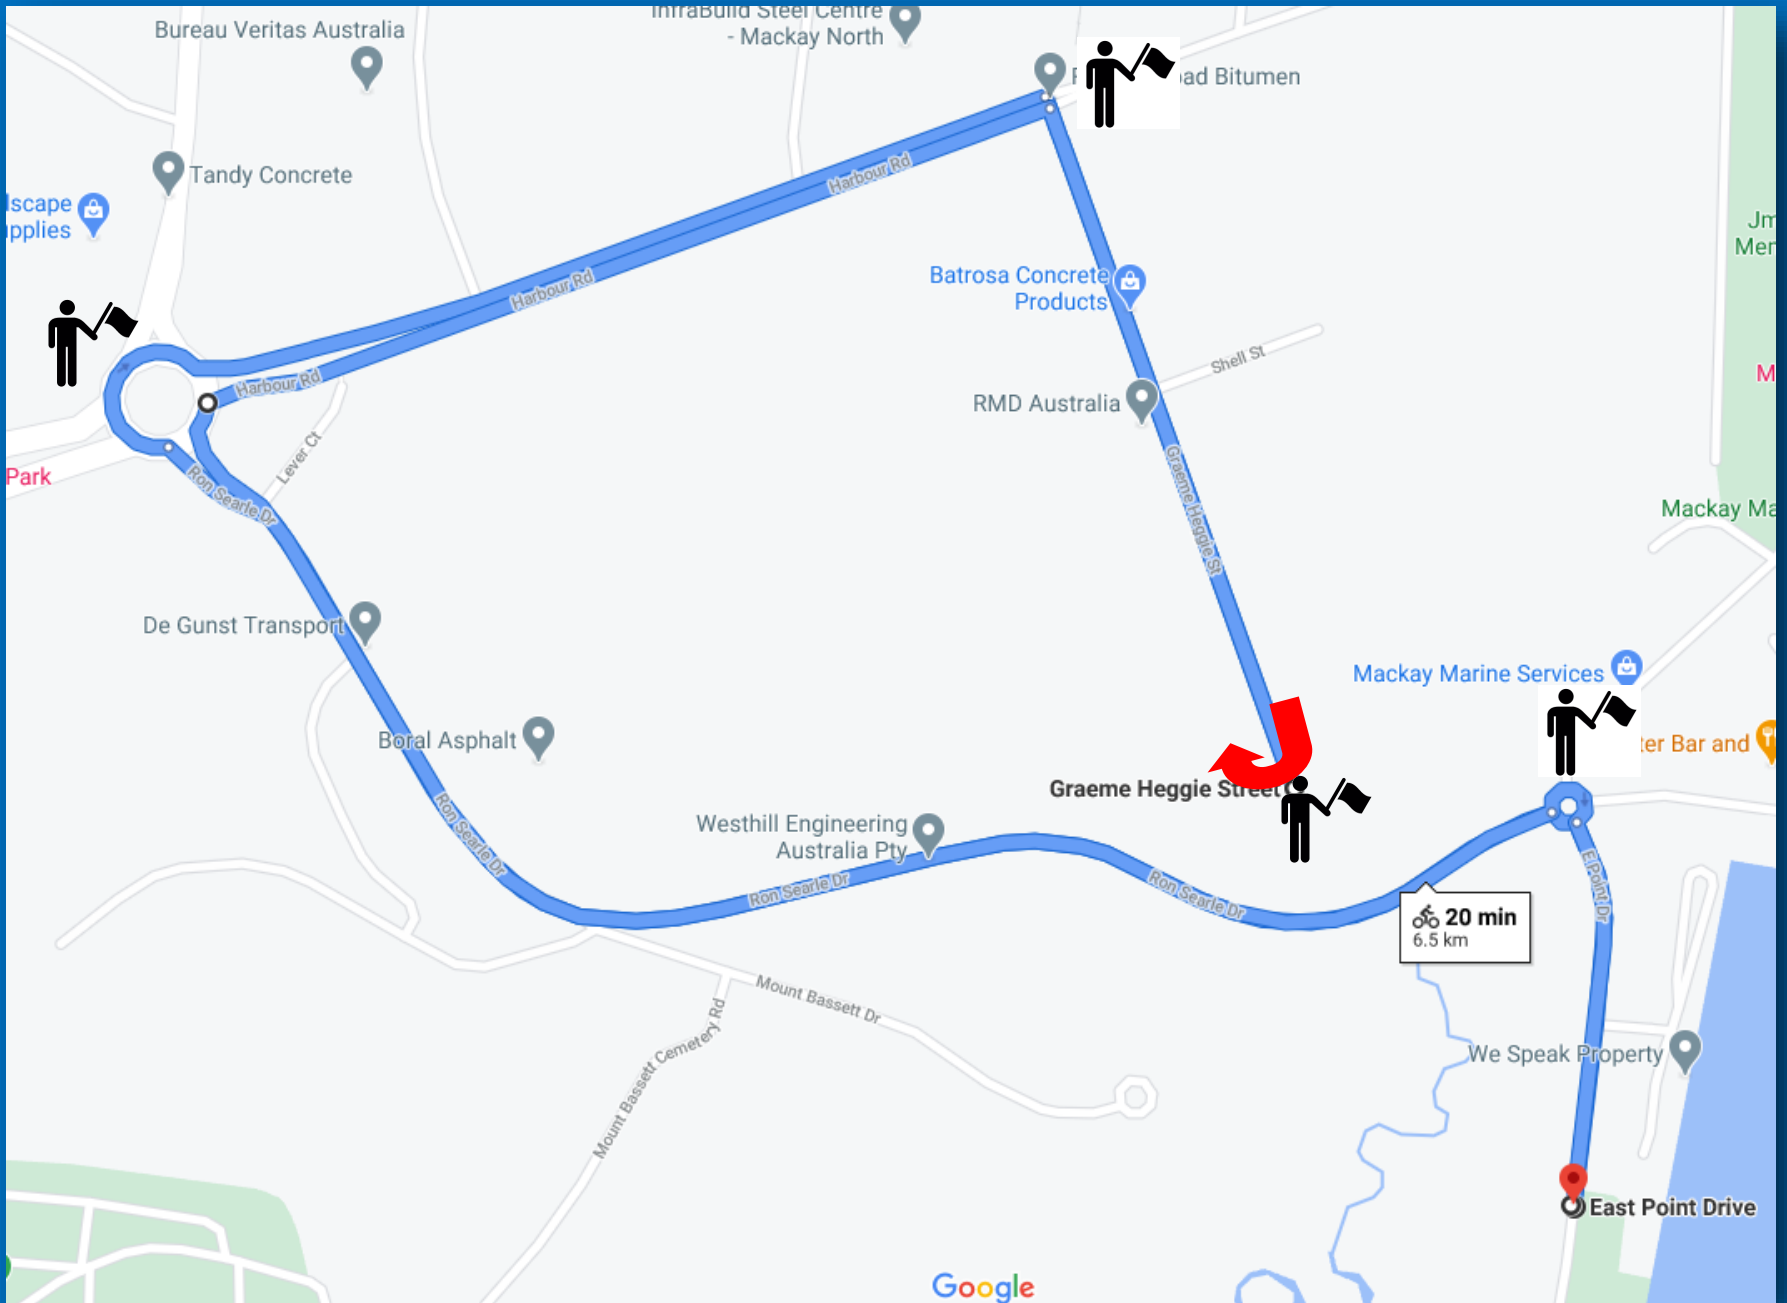

LAURA'S TRIATHLON ENTICER CYCLE

ENTICER-Out & Back—6.5km

Course Marshall