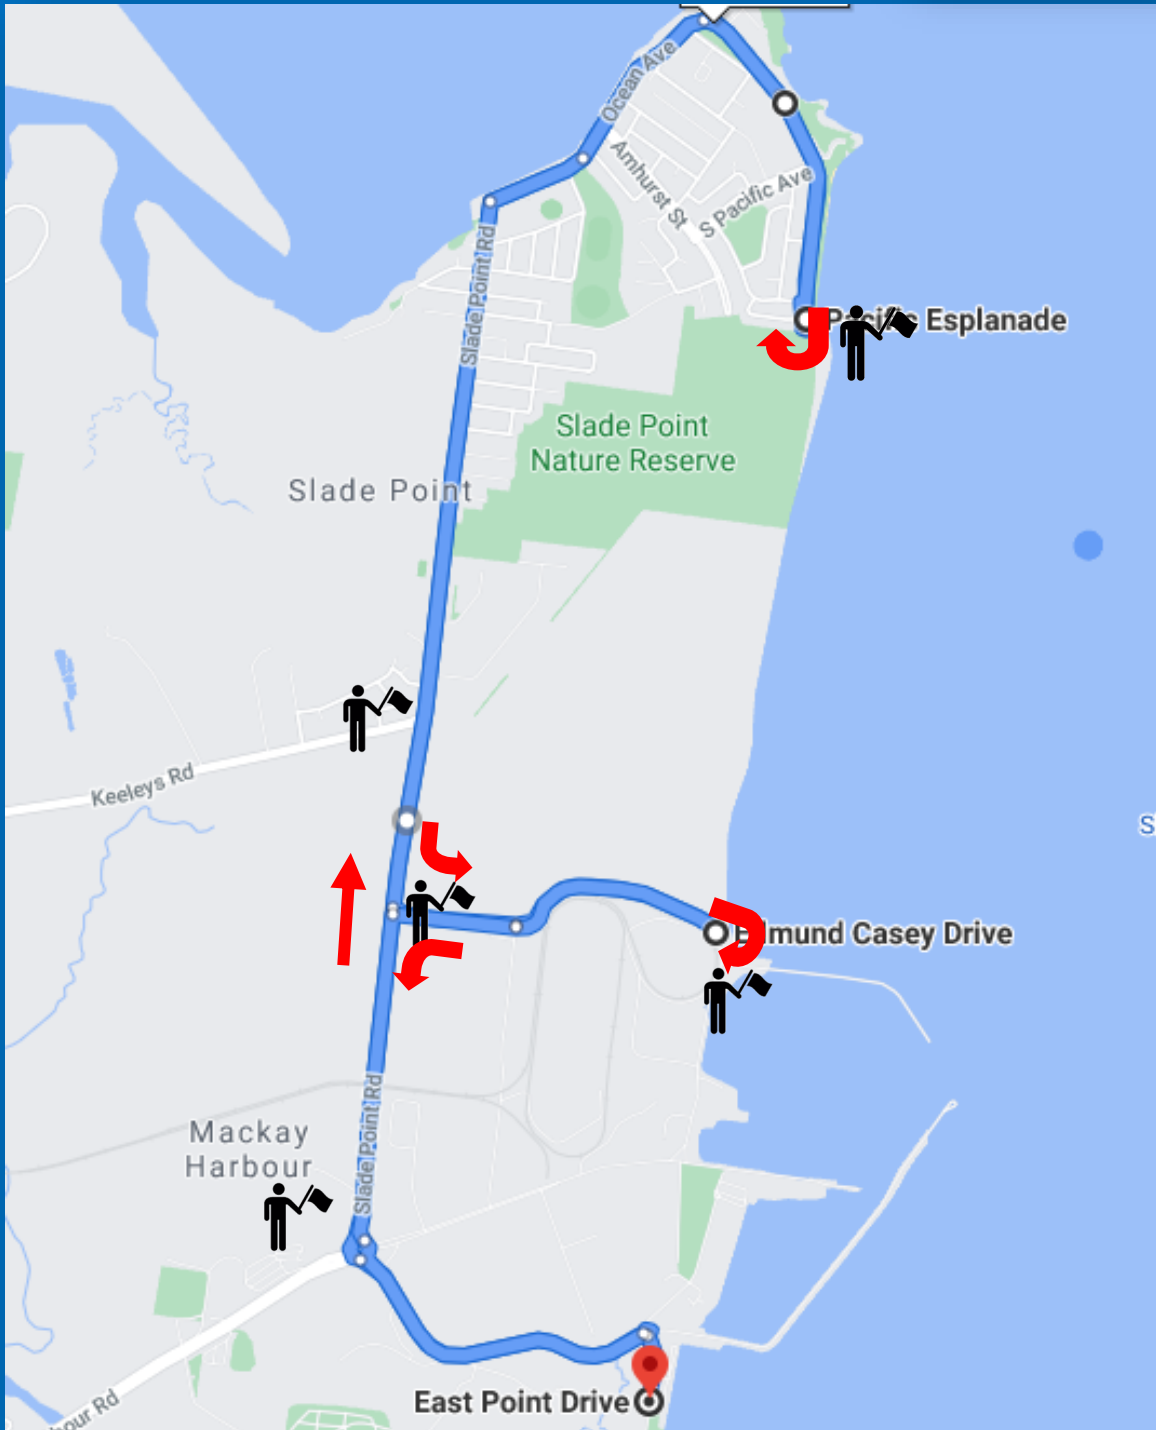

LAURA'S TRIATHLON SPRINT CYCLE

 **SPRINT—1 Lap 20km**

 **Course Marshal**